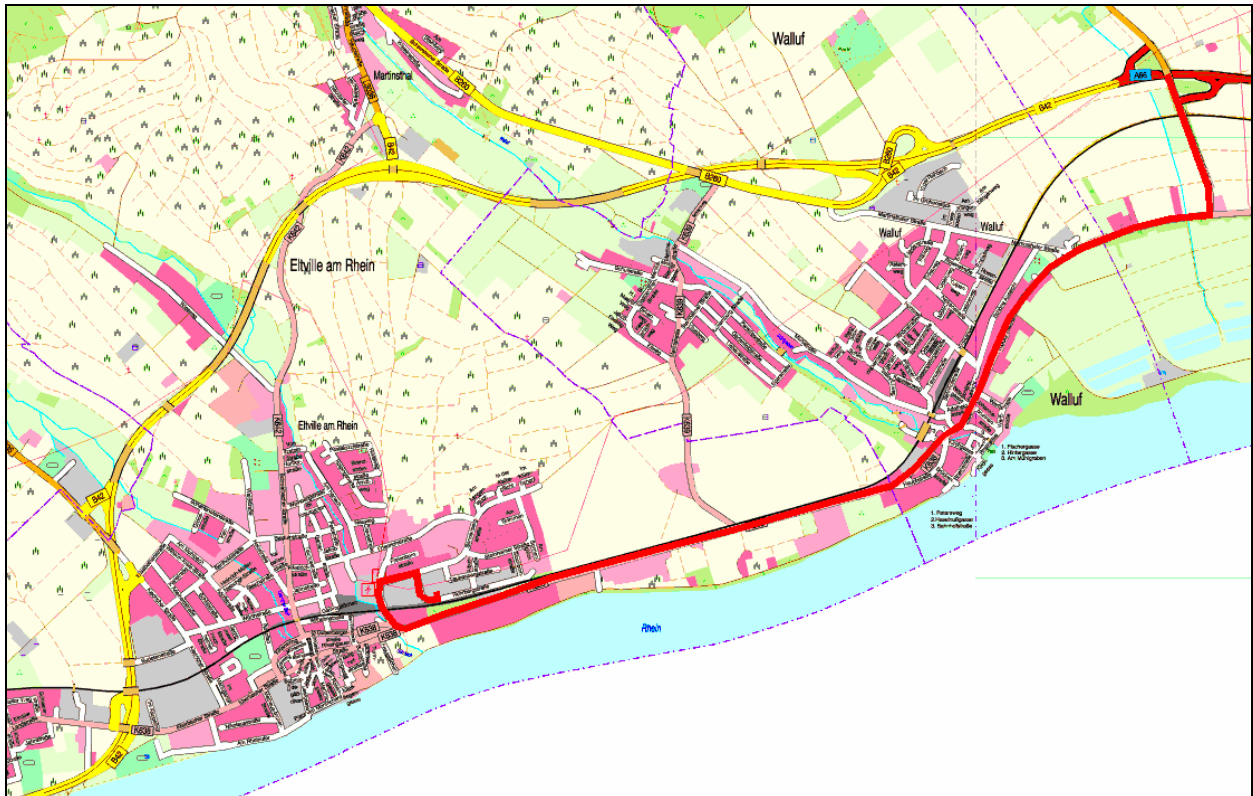

## Route to Heimann Sensor, Rohrbergstr. 7, 65343 Eltville, Germany

Access route to Eltville:

Detailed (Eltville):

Along A66 take exit **WI-Frauenstein/Niederwalluf**, pass through Niederwalluf towards Eltville (road K638). In Eltville turn right at the first street (Weinhohle), turn right at the next crossing (Sonnenbergstrasse). Again turn right at the next intersection (Rohrbergstrasse). Follow the route to number 7.