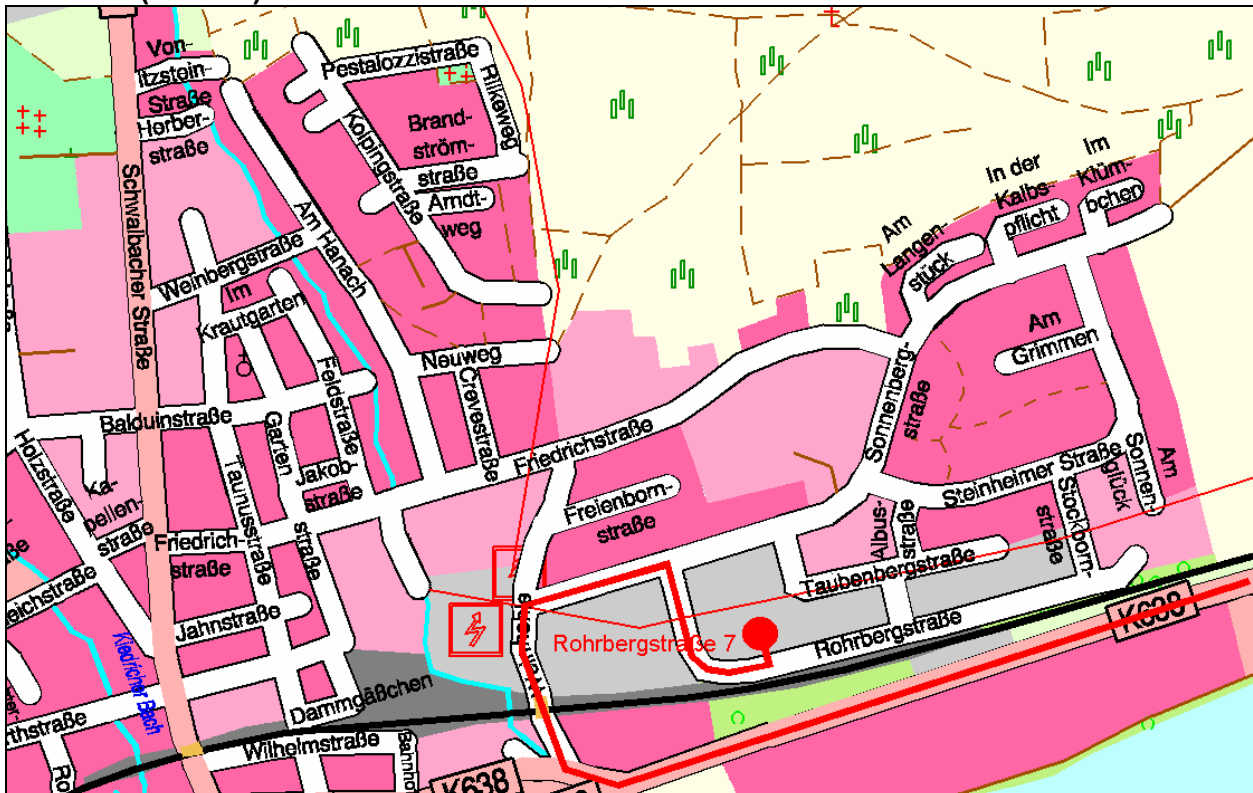

## Route to Heimann Sensor, Rohrbergstr. 7, 65343 Eltville, Germany

Access route to Eltville:

Detailed (Eltville):

Along A66 take exit **WI-Frauenstein/Niederwalluf**, pass through Niederwalluf towards Eltville (road K638). In Eltville turn right at the first street (Weinhohle), turn right at the next crossing (Sonnenbergstrasse). Again turn right at the next intersection (Rohrbergstrasse). Follow the route to number 7.